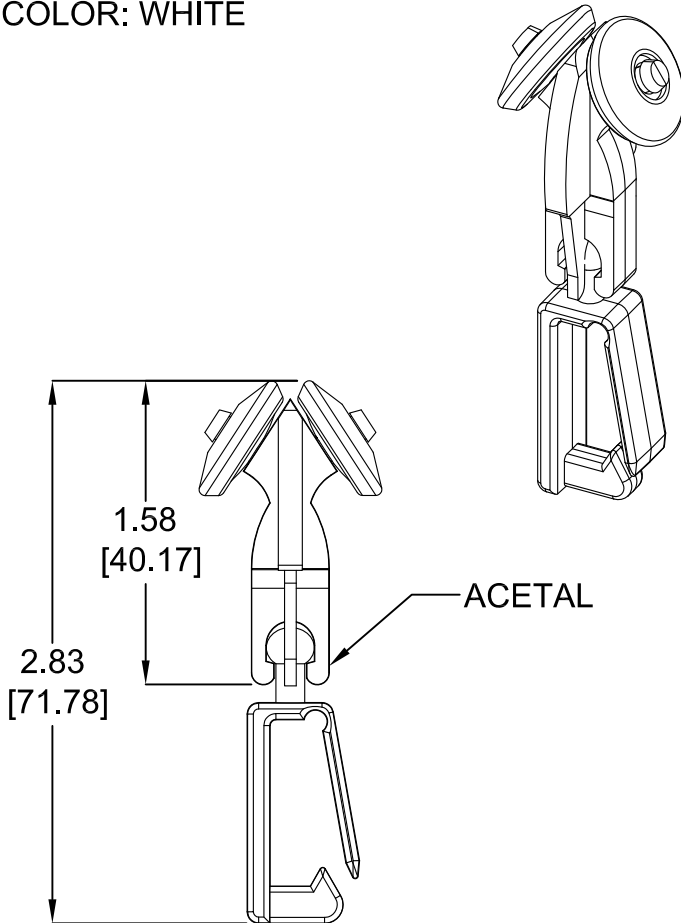

CE9025
 SOLID HOOK CARRIER
 COLOR: WHITE or BLACK

CE9026
 POP-OUT CARRIER
 COLOR: WHITE

CE9038
 BALL & CHAIN CARRIER
 COLOR: WHITE