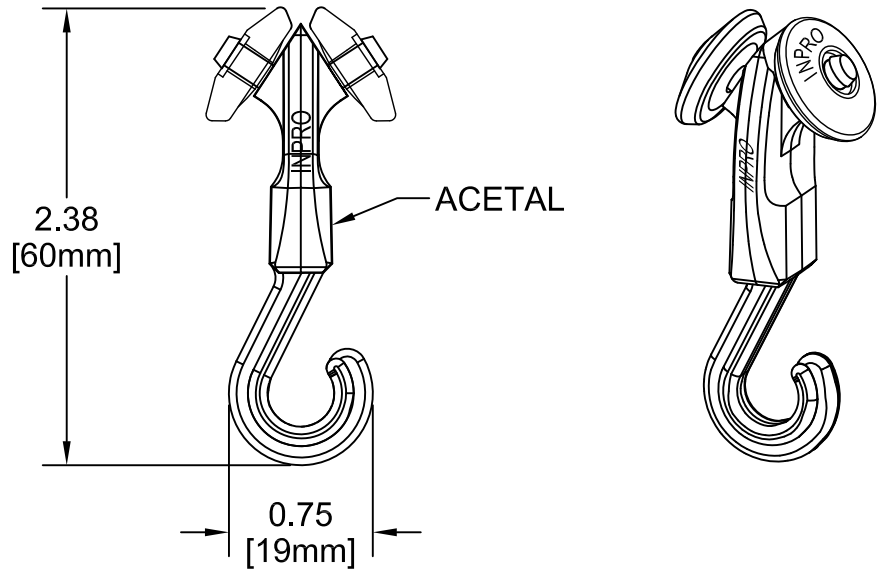

CE9025
 SOLID HOOK CARRIER
 COLOR: WHITE or BLACK

CE9026
 POP-OUT CARRIER
 COLOR: WHITE

CE9038
 BALL & CHAIN CARRIER
 COLOR: WHITE