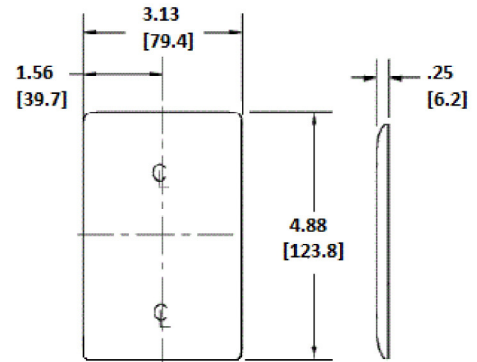

### Ordering Information

Description	Color	Catalog Number	UPC
1-Gang, Duplex Opening, Mid-Size	Red	NPJ8R	883778106439

### Specifications

Plate Material	Nylon
Plate Type	1-Gang
Plate Openings	Duplex Receptacle
Mounting Screws	Steel painted, slotted head
Appearance	Smooth

### Online Resources

[Customer Use Drawing](#)  
[eCatalog](#)

Dimensions in Inches (mm)

Hubbell Wiring Device-Kellems • Hubbell Incorporated (Delaware) • 40 Waterview Drive • Shelton, CT 06484

Phone (800) 288-6000 • Fax (800) 255-1031 • Specifications subject to change without notice.