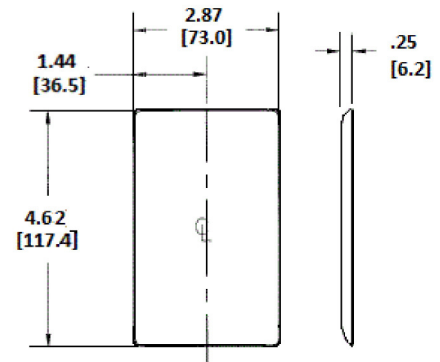

Ordering Information

Description	Color	Catalog Number	UPC
1-Gang, 1-Toggle Opening	Red	NP1R	883778101656

Listings

UL Listed
CSA Certified

Specifications

Plate Material	Nylon
Plate Type	1-Gang
Plate Openings	Toggle switch
Mounting Screws	Steel painted, slotted head
Appearance	Smooth

Accessories

Screws
Adapters

Online Resources

Customer Use Drawing
eCatalog

Dimensions in Inches (mm)

Hubbell Wiring Device-Kellems • Hubbell Incorporated (Delaware) • 40 Waterview Drive • Shelton, CT 06484