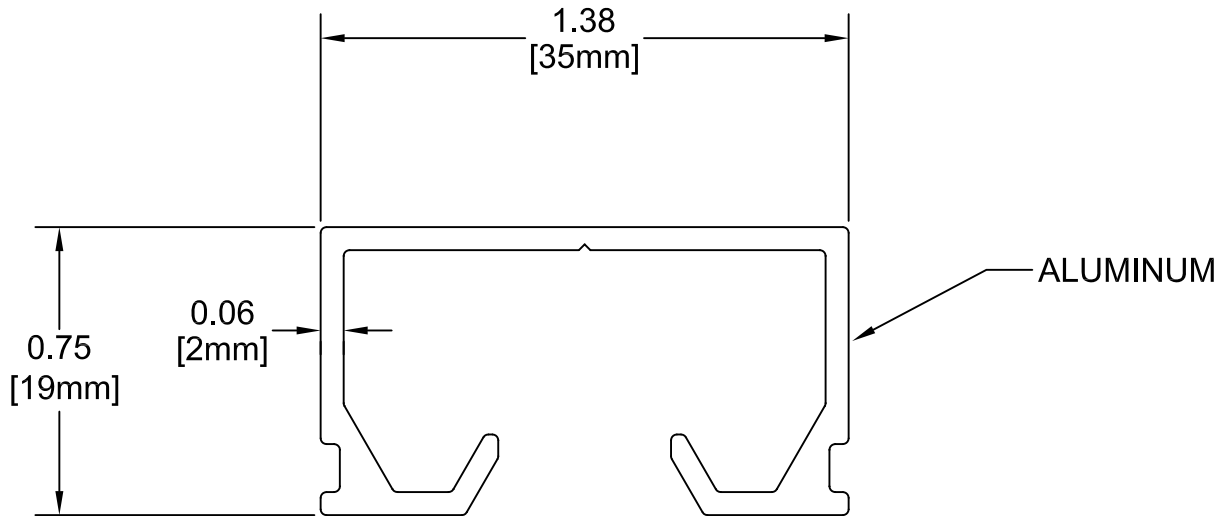

CE5000xxx  
TRACK  
COLOR: WHITE OR CLEAR ANODIZED

**CLICKEZE®**  
PRIVACY SYSTEMS

DATE: 06/25/2012  
SCALE 2:1  
DOC.CADCZ.019/rev1

Optitrac®  
Cubicle Curtain Track

**inpro.**