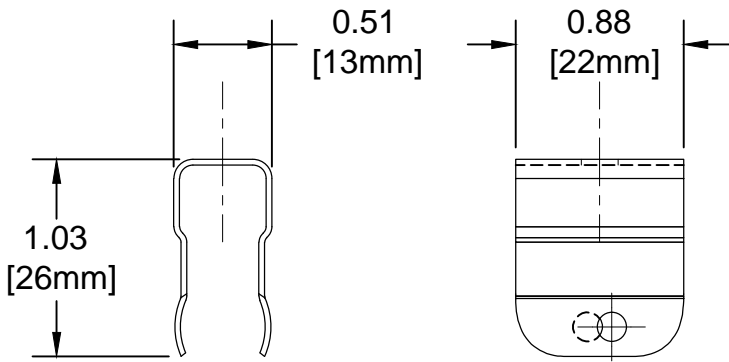

CE2200
 SPRING CLIP
 COLOR: WHITE

SPRING STEEL

CE2500
 SPRING CLIP w/GRID CLIP
 COLOR: WHITE

MILD STEEL

MILD STEEL

CE2500-916
 SPRING CLIP w/GRID CLIP
 COLOR: WHITE

SPRING STEEL

M4 X .7mm X
 5mm PPH SCREW

CLICKEZE™
 PRIVACY SYSTEMS

DATE: 06/22/12
 SCALE: 1:1
 DOC.CADCZ.004/rev1

Formatrac®
 Ceiling Clips

inpro.