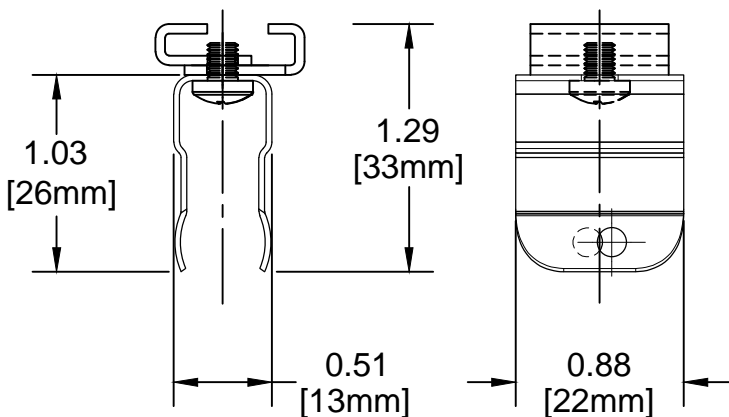

CE2200
 SPRING CLIP
 COLOR: WHITE

SPRING STEEL

CE2500
 SPRING CLIP w/GRID CLIP
 COLOR: WHITE

MILD STEEL

MILD STEEL

CE2500-916
 SPRING CLIP w/GRID CLIP
 COLOR: WHITE

SPRING STEEL

M4 X .7mm X
 5mm PPH SCREW

CLICKEZE™
 PRIVACY SYSTEMS

DATE: 06/22/12
 SCALE: 1:1
 DOC.CADCZ.004/rev1

Formatrac®
 Ceiling Clips

inpro.