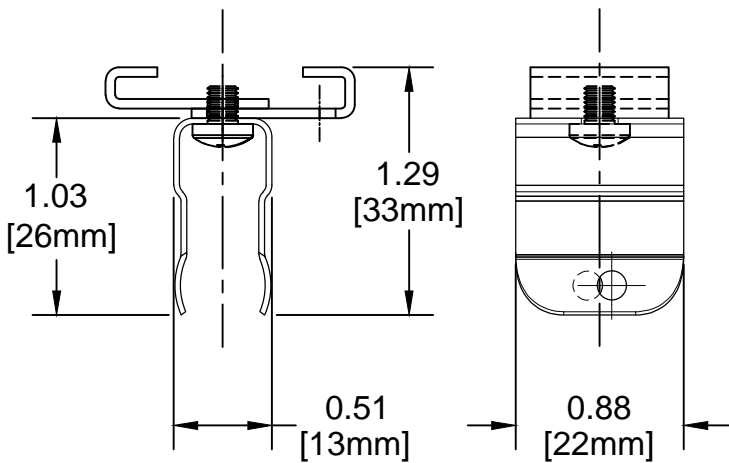

CE2200
 SPRING CLIP
 COLOR: WHITE

SPRING STEEL

CE2500
 SPRING CLIP w/GRID CLIP
 COLOR: WHITE

MILD STEEL

MILD STEEL

CE2500-916
 SPRING CLIP w/GRID CLIP
 COLOR: WHITE

SPRING STEEL

M4 X .7mm X
 5mm PPH SCREW

CLICKEZE™
 PRIVACY SYSTEMS

DATE: 06/22/12
 SCALE: 1:1
 DOC.CADCZ.004/rev1

Formatrac®
 Ceiling Clips

inpro.