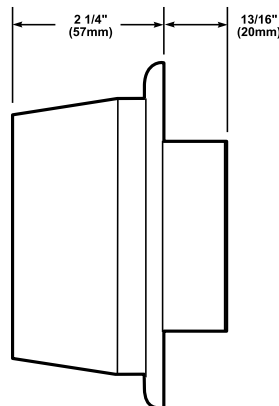

Buzzer/Strobe CFA Series

The Edwards 7007B-N5 Buzzer/Strobe is an audible/visual signaling device that may be used in a variety of system configurations including call for assistance applications.

Designed for installation in a single gang 2" (51mm) x 4" (102mm) box.

Features and Specifications

- Neutral white color
- 92dB at 1 meter/82dB at 10 ft.

Ordering Information

Description	Cat. No.	Operating Voltage	Current	Lens Color	dB at 1m/10ft.	Strobe Candela
Buzzer/Strobe	7007B-N5	120V AC	0.115 A	Clear	92/82	150
	7007BA-N5	120V AC	0.115 A	Amber	92/82	120
	7007BB-N5	120V AC	0.115 A	Blue	92/82	51
	7007BG-N5	120V AC	0.115 A	Green	92/82	86
	7007BR-N5	120V AC	0.115 A	Red	92/82	74

Weights and Dimensions

Cat. No.	Approx. Net Weight (lb.)	Approx. Shipping Weight (lb.)
7007B-N5	0.41	0.59
7007BA-N5	0.41	0.59
7007BB-N5	0.41	0.59
7007BG-N5	0.41	0.59
7007BR-N5	0.41	0.59

6
CALL FOR ASSISTANCE