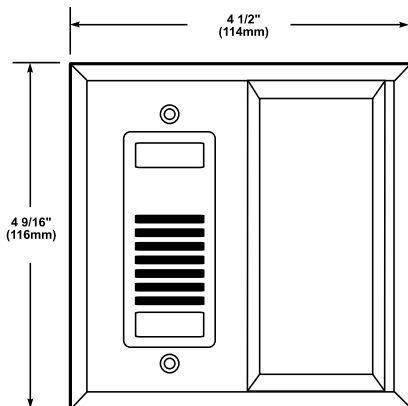

Weights and Dimensions

Cat. No.	Approx. Net Weight (lb.)	Approx. Shipping Weight (lb.)
7007B-N5	0.41	0.59
7007BA-N5	0.41	0.59
7007BB-N5	0.41	0.59
7007BG-N5	0.41	0.59
7007BR-N5	0.41	0.59